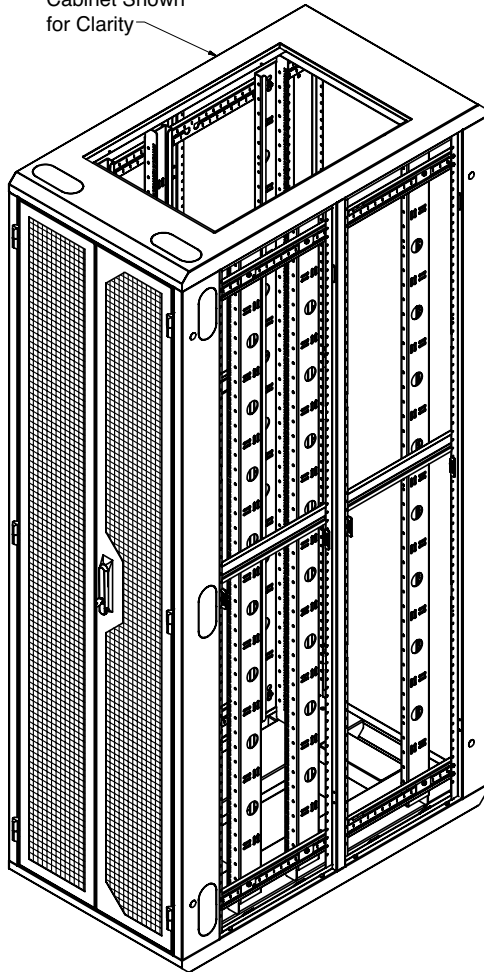

### Features:

- Split Mesh Door Set to Maximize Floor Space
- Reduced Door Swing Clearance in Back
  - 24" Wide - 11.75" clearance
  - 29" Wide - 14.25" clearance
- Three Point Latch
- Easy lift-off hinges
- 24"W enclosure has 655 sq. in. of open area
- 29"W enclosure has 872 sq. in. of open area
- 180° Swing Ratio

Part No.	Description
7802E-24SM	Split Mesh Door Set for 78"H x 24"W ES Enclosure
7802E-29SM	Split Mesh Door Set for 78"H x 29"W ES Enclosure
8402E-24SM	Split Mesh Door Set for 84"H x 24"W ES and E Series Enclosure
8402E-29SM	Split Mesh Door Set for 84"H x 29"W ES and E Series Enclosure

# Split Mesh Door Set

Cabinet Shown for Clarity

Mesh Panels

Doors shown open at 180°

Doors shown open at 90°

3 Point Latching Handle w/ Keyed Lock

- 24"W Enclosure "A" = 10.50"
- 29"W Enclosure "A" = 13"
- 24"W Enclosure "B" = 21.50"
- 29"W Enclosure "B" = 26.50"