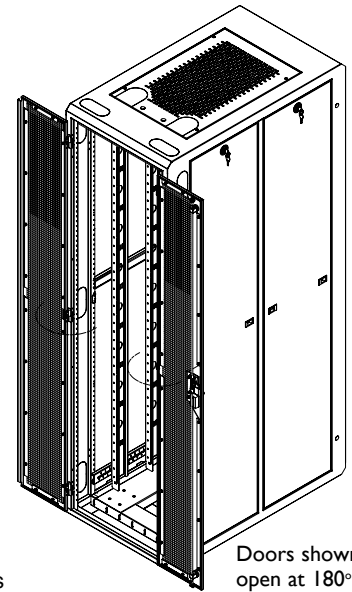

### Features:

- Split Mesh Door Set to Maximize Floor Space
- Reduced Door Swing Clearance in Back
  - 24" Wide - 11.75" clearance
  - 29" Wide - 14.25" clearance
- Three Point Latch
- Easy lift-off hinges
- 24"W enclosure has 655 sq. in. of open area
- 29"W enclosure has 872 sq. in. of open area
- 180° Swing Ratio

# Split Mesh Door Set

Cabinet Shown for Clarity

Mesh Panels

Doors shown open at 180°

Doors shown open at 90°

3 Point Latching Handle w/ Keyed Lock

- 24"W Enclosure "A" = 10.50"
- 29"W Enclosure "A" = 13"
- 24"W Enclosure "B" = 21.50"
- 29"W Enclosure "B" = 26.50"