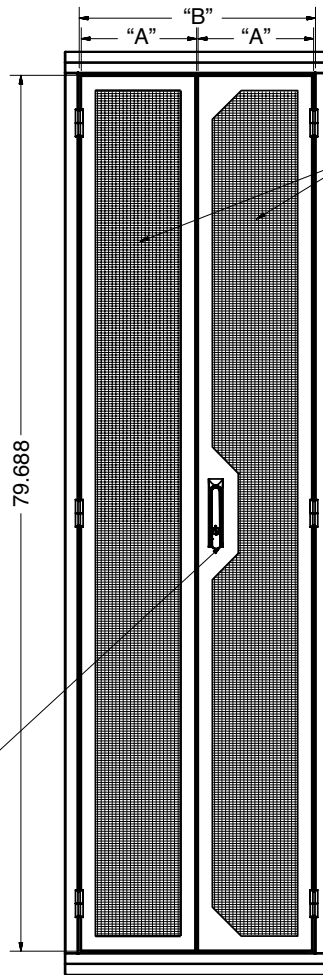

Split doors allow your server enclosures to be placed back to back and reduce the required aisle space. ES enclosures that are 29" wide will only require a reduced door clearance of 14.25", with the 24" wide enclosures needing only 11.75".

### Features:

- Split Mesh Door Set to Maximize Floor Space
- Reduced Door Swing Clearance in Back
  - 24" Wide - 11.75" clearance
  - 29" Wide - 14.25" clearance
- Three Point Latch
- Easy lift-off hinges
- 24"W enclosure has 655 sq. in. of open area
- 29"W enclosure has 872 sq. in. of open area
- 180° Swing Ratio

Part No.	Description
7802E-24SM	Split Mesh Door Set for 78"H x 24"W ES Enclosure
7802E-29SM	Split Mesh Door Set for 78"H x 29"W ES Enclosure
8402E-24SM	Split Mesh Door Set for 84"H x 24"W ES and E Series Enclosure
8402E-29SM	Split Mesh Door Set for 84"H x 29"W ES and E Series Enclosure

# Split Mesh Door Set

Cabinet Shown for Clarity

Mesh Panels

Doors shown open at 180°

Doors shown open at 90°

3 Point Latching Handle w/ Keyed Lock

- 24"W Enclosure "A" = 10.50"
- 29"W Enclosure "A" = 13"
- 24"W Enclosure "B" = 21.50"
- 29"W Enclosure "B" = 26.50"